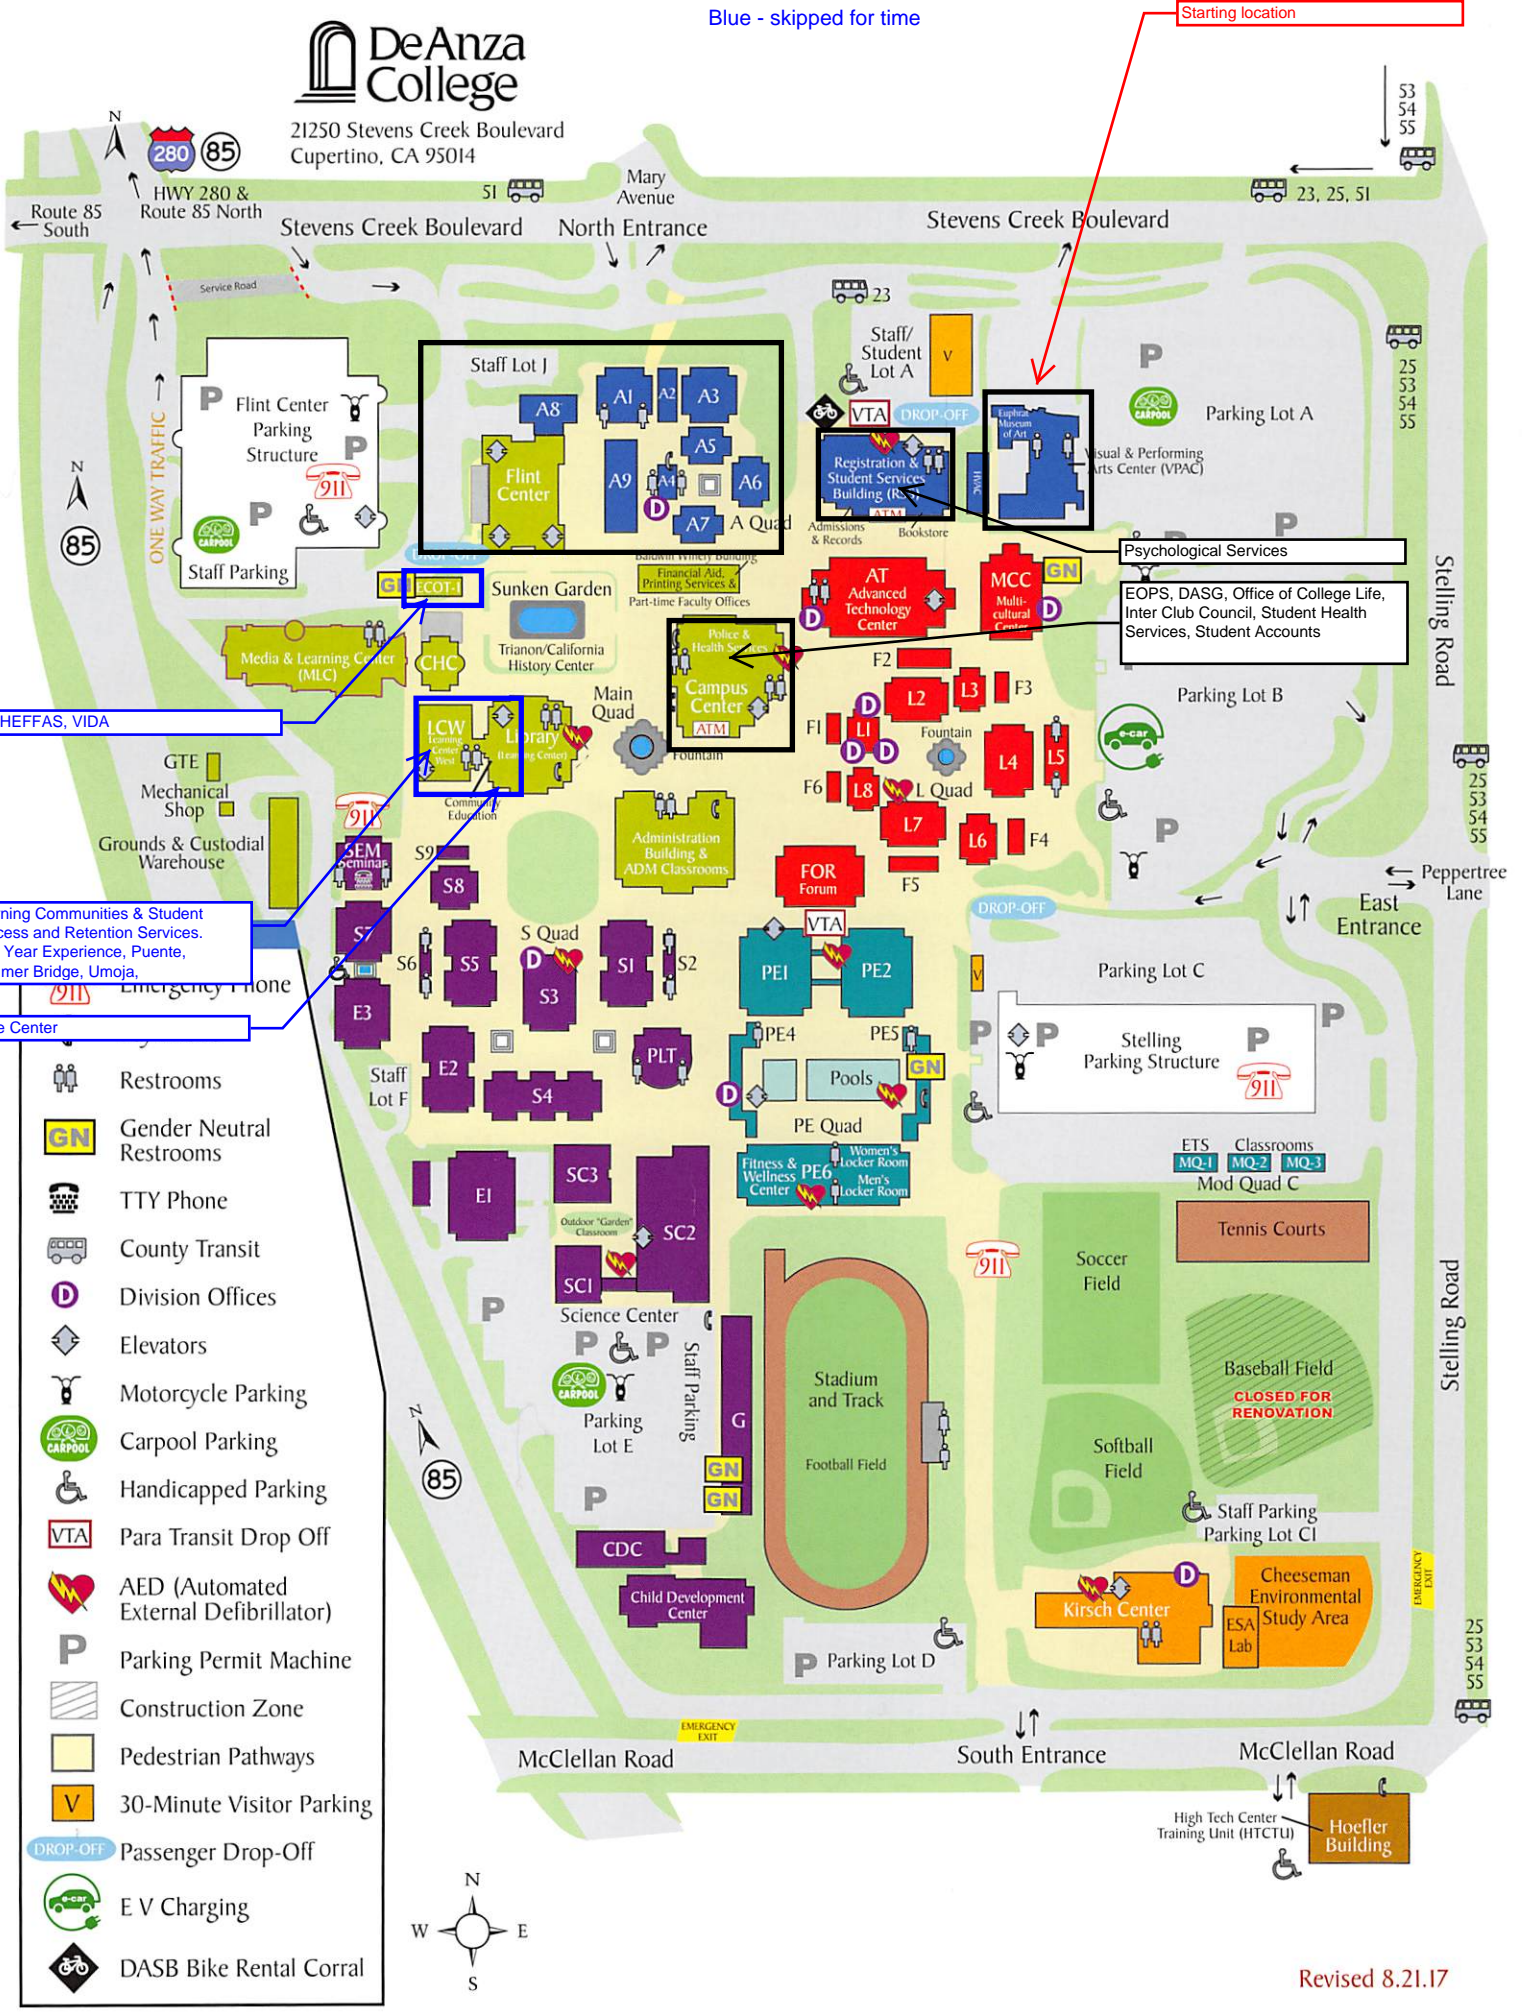

Black - sites viewed on June 2, 2023

Blue - skipped for time

21250 Stevens Creek Boulevard
Cupertino, CA 95014

Starting location

53
54
55

23, 25, 51

25
53
54
55

25
53
54
55

25
53
54
55

25
53
54
55

25
53
54
55

25
53
54
55

25
53
54
55

HEFFAS, VIDA
Learning Communities & Student Success and Retention Services. First Year Experience, Puente, Summer Bridge, Umoja.
Pride Center

- Restrooms
- Gender Neutral Restrooms
- TTY Phone
- County Transit
- Division Offices
- Elevators
- Motorcycle Parking
- Carpool Parking
- Handicapped Parking
- Para Transit Drop Off
- AED (Automated External Defibrillator)
- Parking Permit Machine
- Construction Zone
- Pedestrian Pathways
- 30-Minute Visitor Parking
- Passenger Drop-Off
- E V Charging
- DASB Bike Rental Corral